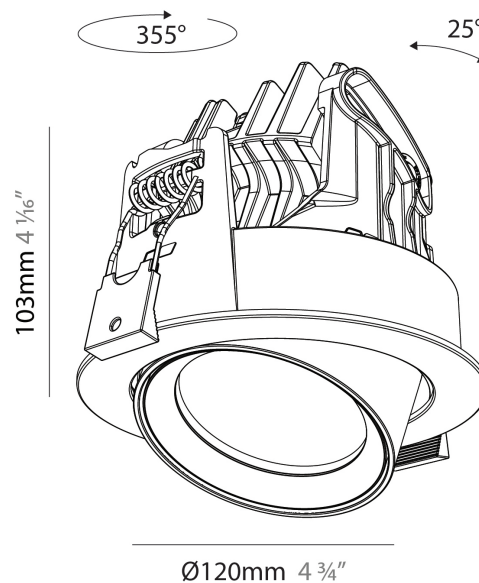

GENERAL

Series: Centriq
Subseries: Centriq Round Adjustable
Brand: Prolicht
Division: Architectural
Mounting Type: Recessed
Mounting Location: Ceiling
Subcategory: Spots

PHYSICAL

Shape: Cylinder
Diameter (mm): 120
Diameter (in): 4 3/4
Height (mm): 105
Height (in): 4 1/8
Min. Recessing Depth (mm): 120
Min. Recessing Depth (in): 4 3/4
Light Distribution: Adjustable / Direct
Weight (kg): 0.651
Diffuser: Lens Pack - No Lens / Opal / Linear Spread Lens / Honeycomb / Spread Lens
Fixture Finish: SSR / BKV / CWI / CRY / HAB / UFT / ITA / RUA / FTG / MYG / LOD / PUS / FRO / FUP / KIA / POP / BLS / SPG / MEY / GOH / GUM / CHC / COM / ABZ / JAG / OBR / MOS / ROR
Fixture Material: Aluminum
Cut-out Measurements: Dia. 112mm / 4 7/16"

ELECTRICAL

Lamp Type: LED (Zhaga Standard)
Input Wattage (W): 27.4
Total Output Wattage (W): 24.6
Dimming: Dali Dimming
Driver Included: No
Driver Location: Remote
Driver Type: Constant Current - Universal
Driver Class: Class 2
Input Voltage (V): 120 - 277
Constant Current (MA): 700

LED

Color Temperature (°K): 2700-6500 Tunable White
Max. Delivered Lumen (lm): Max 2403
Nominal Lumen (lm): 2827
CRI: >90 CRI
Lamp Life (hrs): 50000

OPTICAL

Reflector°: 24 / 34 / 54
Adjustability: Rotational 350°; Tilt 90°

RATINGS AND CERTIFICATIONS

Certified By: Certified for North American Standards
IP rating: IP20