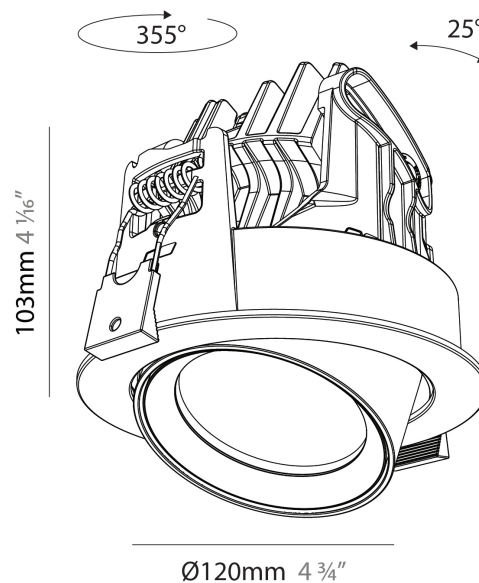

GENERAL

Series: Centriq
Subseries: Centriq Round Adjustable
Brand: Prolicht
Division: Architectural
Mounting Type: Recessed
Mounting Location: Ceiling
Subcategory: Spots

PHYSICAL

Shape: Cylinder
Diameter (mm): 120
Diameter (in): 4 3/4
Height (mm): 105
Height (in): 4 1/8
Min. Recessing Depth (mm): 120
Min. Recessing Depth (in): 4 3/4
Light Distribution: Adjustable / Direct
Weight (kg): 0.649
Diffuser: Lens Pack - No Lens / Opal / Linear Spread Lens / Honeycomb / Spread Lens
Fixture Finish: SSR / BKV / CWI / CRY / HAB / UFT / ITA / RUA / FTG / MYG / LOD / PUS / FRO / FUP / KIA / POP / BLS / SPG / MEY / GOH / GUM / CHC / COM / ABZ / JAG / OBR / MOS / ROR
Fixture Material: Aluminum
Cut-out Measurements: Dia. 112mm / 4 7/16"

ELECTRICAL

Lamp Type: LED (Zhaga Standard)
Input Wattage (W): 27.3
Total Output Wattage (W): 24.5
Dimming: Tri-Mode (Non-Dimming and Phase Dimming (120Vac only) and 0-10V Dimming)
Driver Included: Yes
Driver Location: Recessed Housing
Driver Type: Constant Current - Universal
Driver Class: Class 2
Input Voltage (V): 120 - 277
Constant Current (MA): 700

LED

Color Temperature (*K): 2700 / 3000 / 3500 / 4000
Max. Delivered Lumen (lm): 2348 / 2444 / 2549 / 2669
Nominal Lumen (lm): 2788 / 2903 / 3027 / 3170
CRI: >90 CRI
Lamp Life (hrs): 50000

OPTICAL

Reflector°: 20 / 32 / 54
Adjustability: Rotational 350°; Tilt 90°

RATINGS AND CERTIFICATIONS

Certified By: Certified for North American Standards
IP rating: IP20